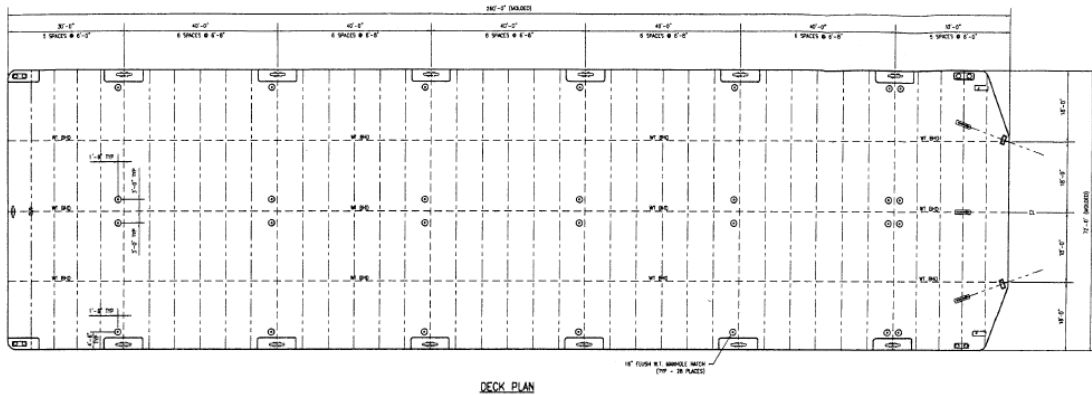

Move with confidence

CBC 2600 – CBC 2601

| | |
|-------------------------------|--|
| Type: | ABS Deck Barge |
| Year Built: | CBC 2600 – 2011 CBC 2601 – 2012 |
| Flag: | USA |
| Official Number: | CBC 2600 – 1235467 CBC 2601 – 1235468 |
| Class: | A1, Deck Barge |
| Overall Length: | 260 feet |
| Breadth: | 72 feet |
| Depth: | 16 feet |
| Max Draft: | 12.5 feet Summer Load Line |
| GRT/NRT: | CBC 2600 – 2194 / 658 CBC 2601 – 2194 / 658 |
| Lightship Displacement: | 1054 LT |
| Deadweight: | 5,115 LT |
| Uniform Deck Loading: | 5,000 lbs / sq ft |
| Transverse Bulkhead: | 6 |
| Longitudinal Bulkhead: | 3 |
| Total Number of Compartments: | 28 |