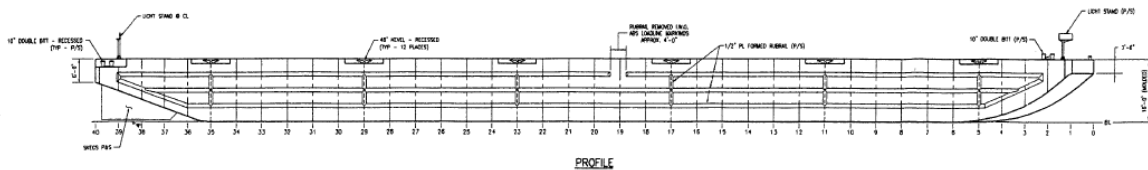

Move with confidence

CBC 2600 – CBC 2601

| | |
|-------------------------------|--|
| Type: | ABS Deck Barge |
| Year Built: | CBC 2600 – 2011 CBC 2601 – 2012 |
| Flag: | USA |
| Official Number: | CBC 2600 – 1235467 CBC 2601 – 1235468 |
| Class: | A1, Deck Barge |
| Overall Length: | 260 feet |
| Breadth: | 72 feet |
| Depth: | 16 feet |
| Max Draft: | 12.5 feet Summer Load Line |
| GRT/NRT: | CBC 2600 – 2194 / 658 CBC 2601 – 2194 / 658 |
| Lightship Displacement: | 1054 LT |
| Deadweight: | 5,115 LT |
| Uniform Deck Loading: | 5,000 lbs / sq ft |
| Transverse Bulkhead: | 6 |
| Longitudinal Bulkhead: | 3 |
| Total Number of Compartments: | 28 |